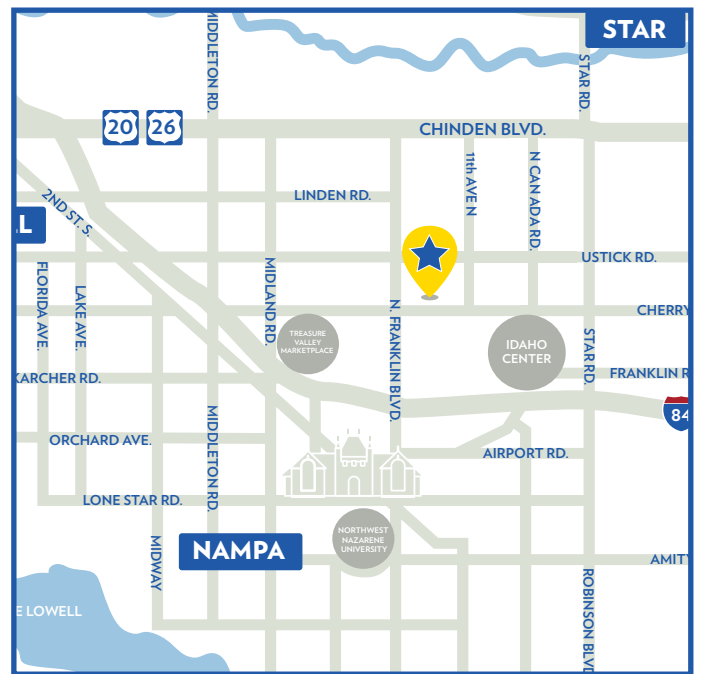

# FRANKLIN VILLAGE NORTH in Nampa

Franklin Village North is a charming community developed to fit any lifestyle. Conveniently located in the heart of the Treasure Valley, just minutes away from shopping, dining and entertainment, the community is within 24 miles of Downtown Boise. Choose from a variety of classic and functional one and two-story floor plans that are designed for value.

Franklin Village is next door to Orah Brandt Park, Nampa's 28-acre city park, that features a tot lot, a 10-station workout park, splash pad, rose garden and green walking paths. Plus, the community is part of the sought after Vallivue School District.

## Areas of Interest

**Boise Airport:** Less than 25 Minutes

**Boise State University:** Approximately 30 Minutes

**Roaring Springs Water Park:** Less than 15 Minutes

**Idaho Center:** Less than 10 Minutes

### Hospitals & Urgent Care Centers

St. Luke's Hospital (10 Minutes)

St. Alphonsus Hospital (10 Minutes)

Urgent Care Centers (10 Minutes)