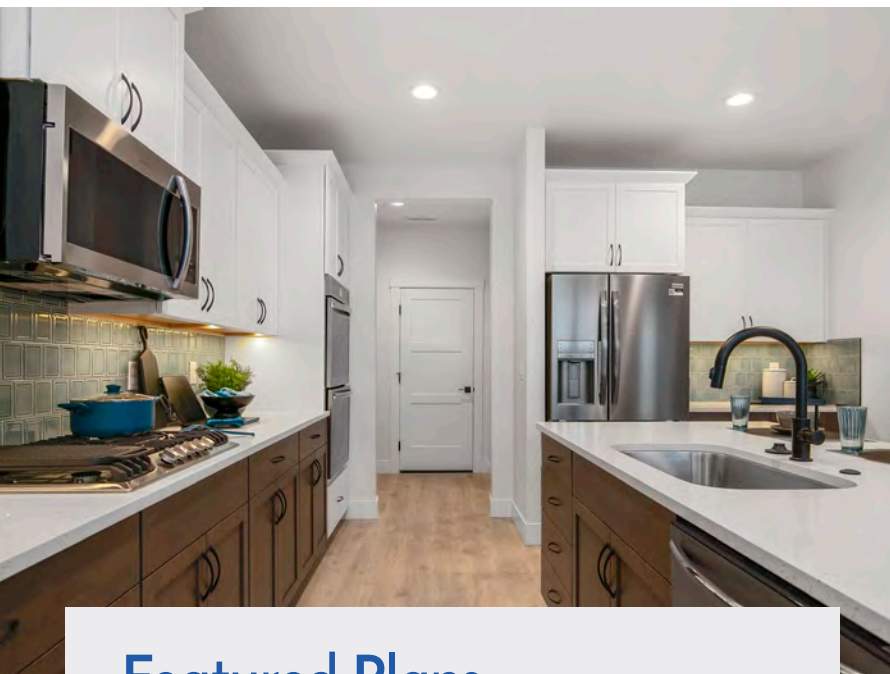

FRANKLIN VILLAGE NORTH in Nampa

Franklin Village North is a charming community developed to fit any lifestyle. Conveniently located in the heart of the Treasure Valley, just minutes away from shopping, dining and entertainment, the community is within 24 miles of Downtown Boise. Choose from a variety of classic and functional one and two-story floor plans that are designed for value.

Franklin Village is next door to Orah Brandt Park, Nampa's 28-acre city park, that features a tot lot, a 10-station workout park, splash pad, rose garden and green walking paths. Plus, the community is part of the sought after Vallivue School District.